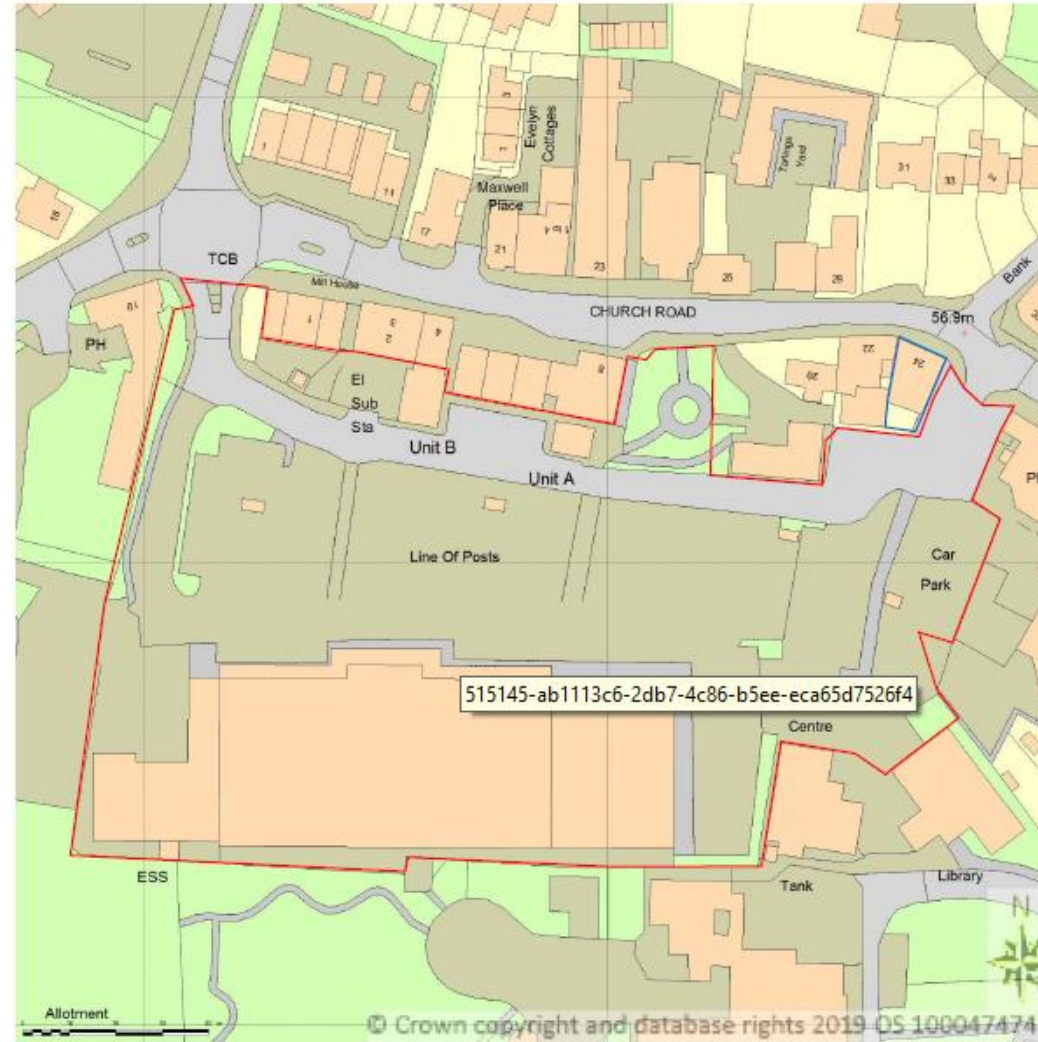

# Location Plan

SCALE 1:1250 on A4  
CENTRE COORDINATES: 395884, 227608

# Aerial View